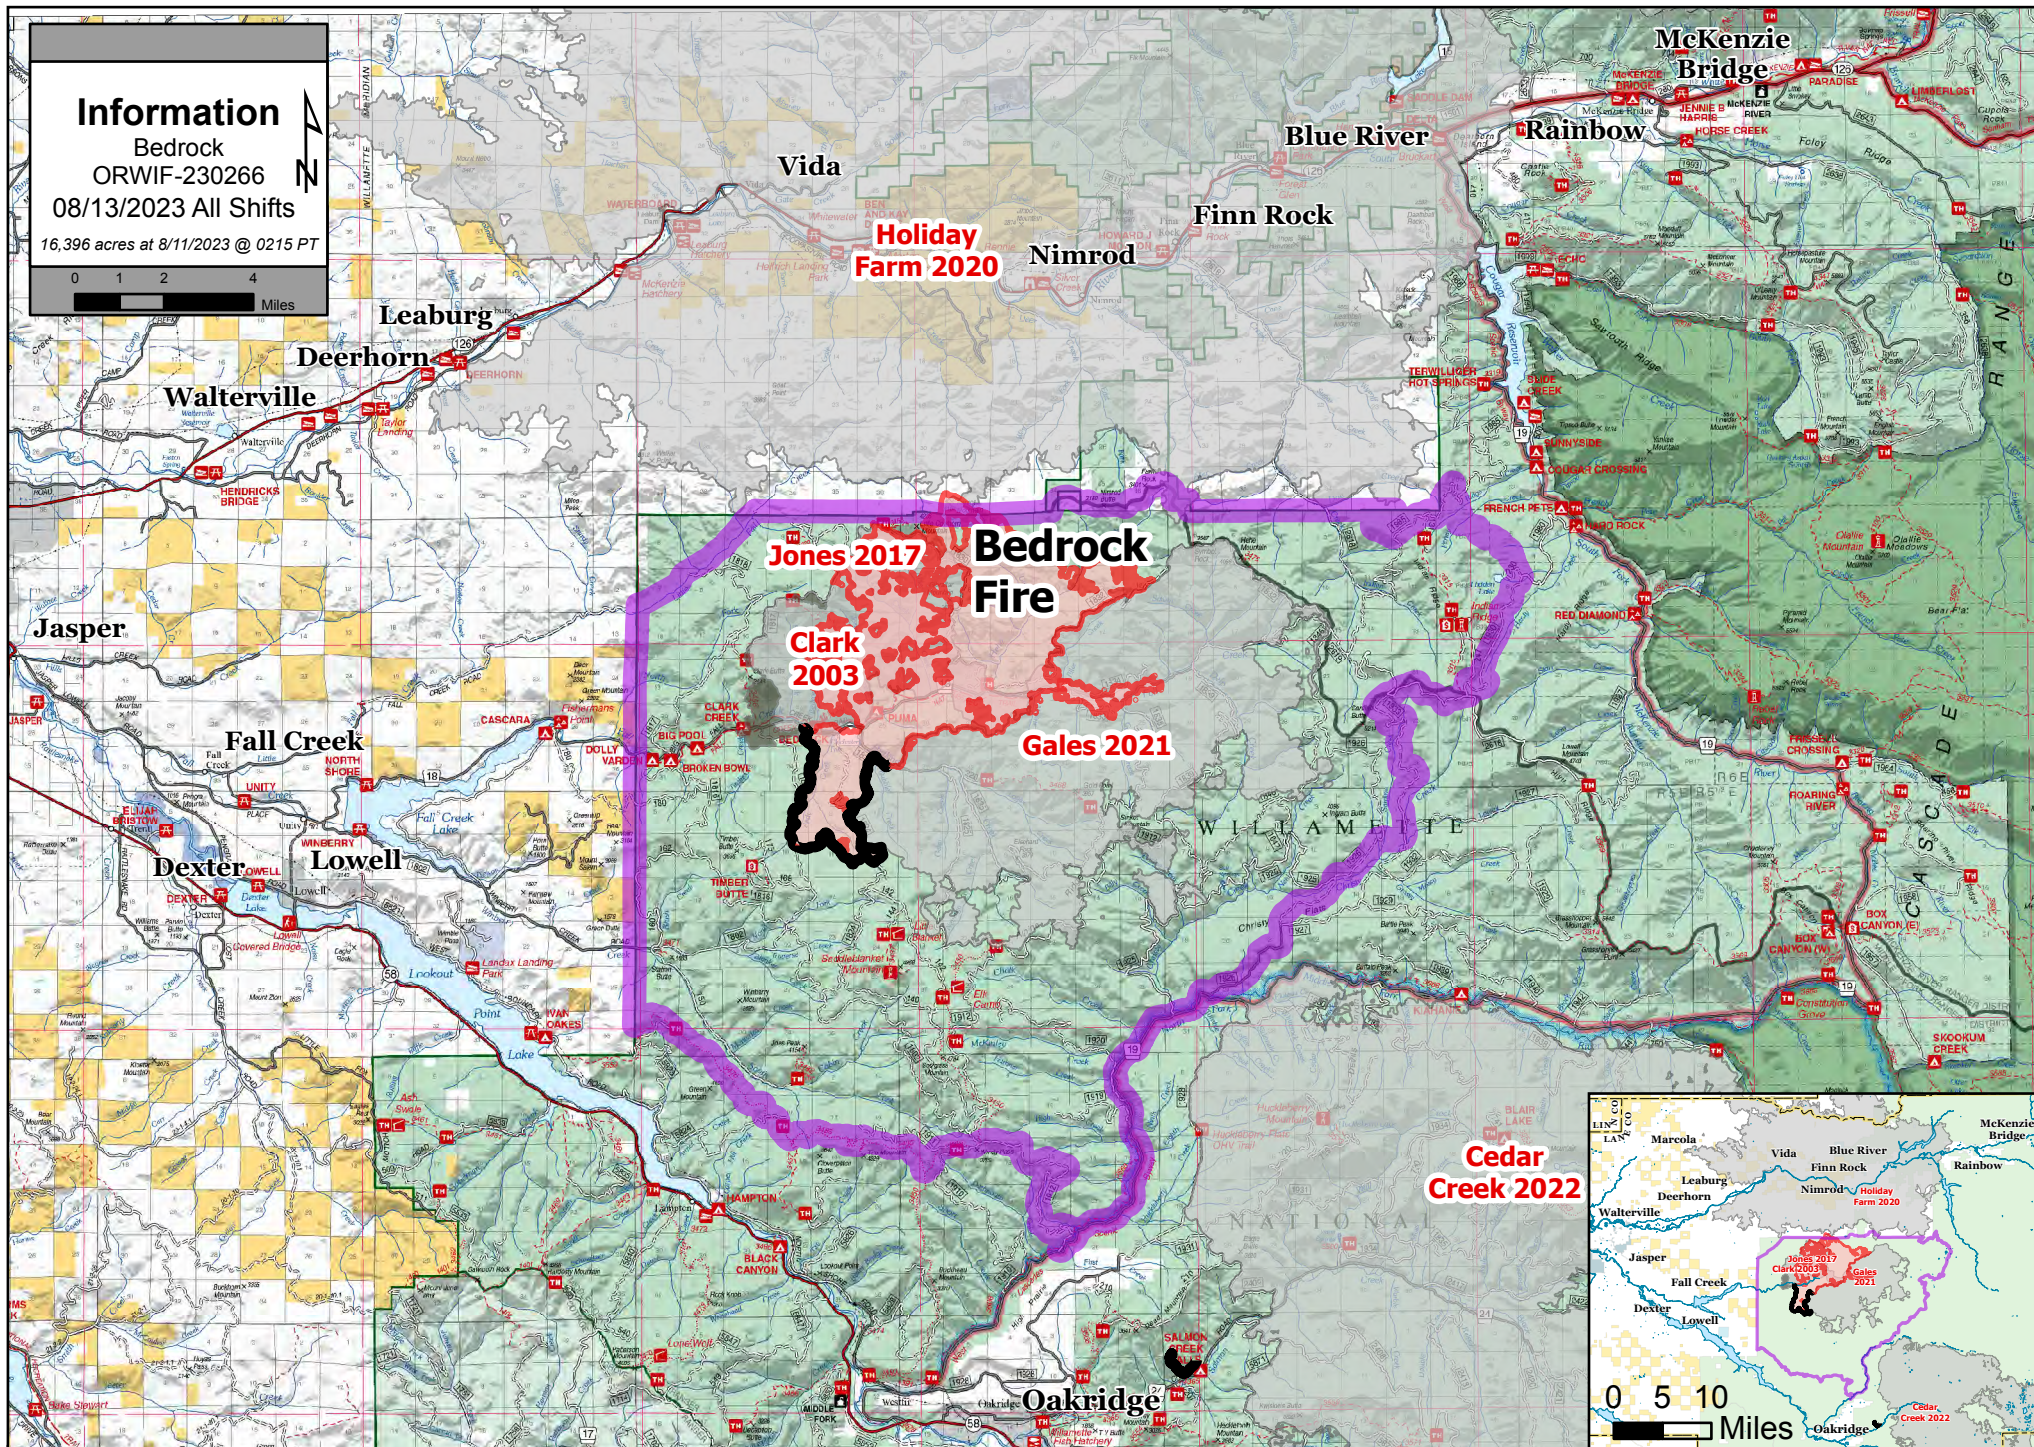

Information

Bedrock
ORWIF-230266
08/13/2023 All Shifts

16,396 acres at 8/11/2023 @ 0215 PT

Fire History	2015 - 2018	Perimeter Line	Wildfire Daily Fire Perimeter	Closure Area Located on USFS Lands Only
Fire Year	2019 - 2022	Contained		
	2000 - 2004			