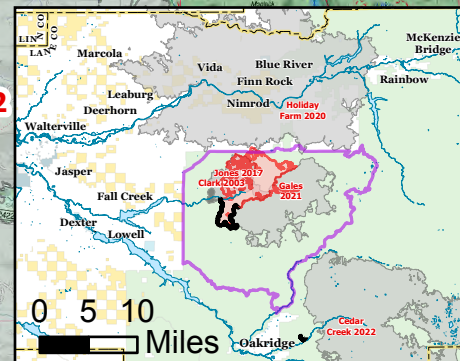

Information

Bedrock
ORWIF-230266
08/13/2023 All Shifts

16,396 acres at 8/11/2023 @ 0215 PT

Fire History	2015 - 2018	Perimeter Line	Wildfire Daily Fire Perimeter	Closure Area Located on USFS Lands Only
Fire Year	2019 - 2022	Contained		
	2000 - 2004			